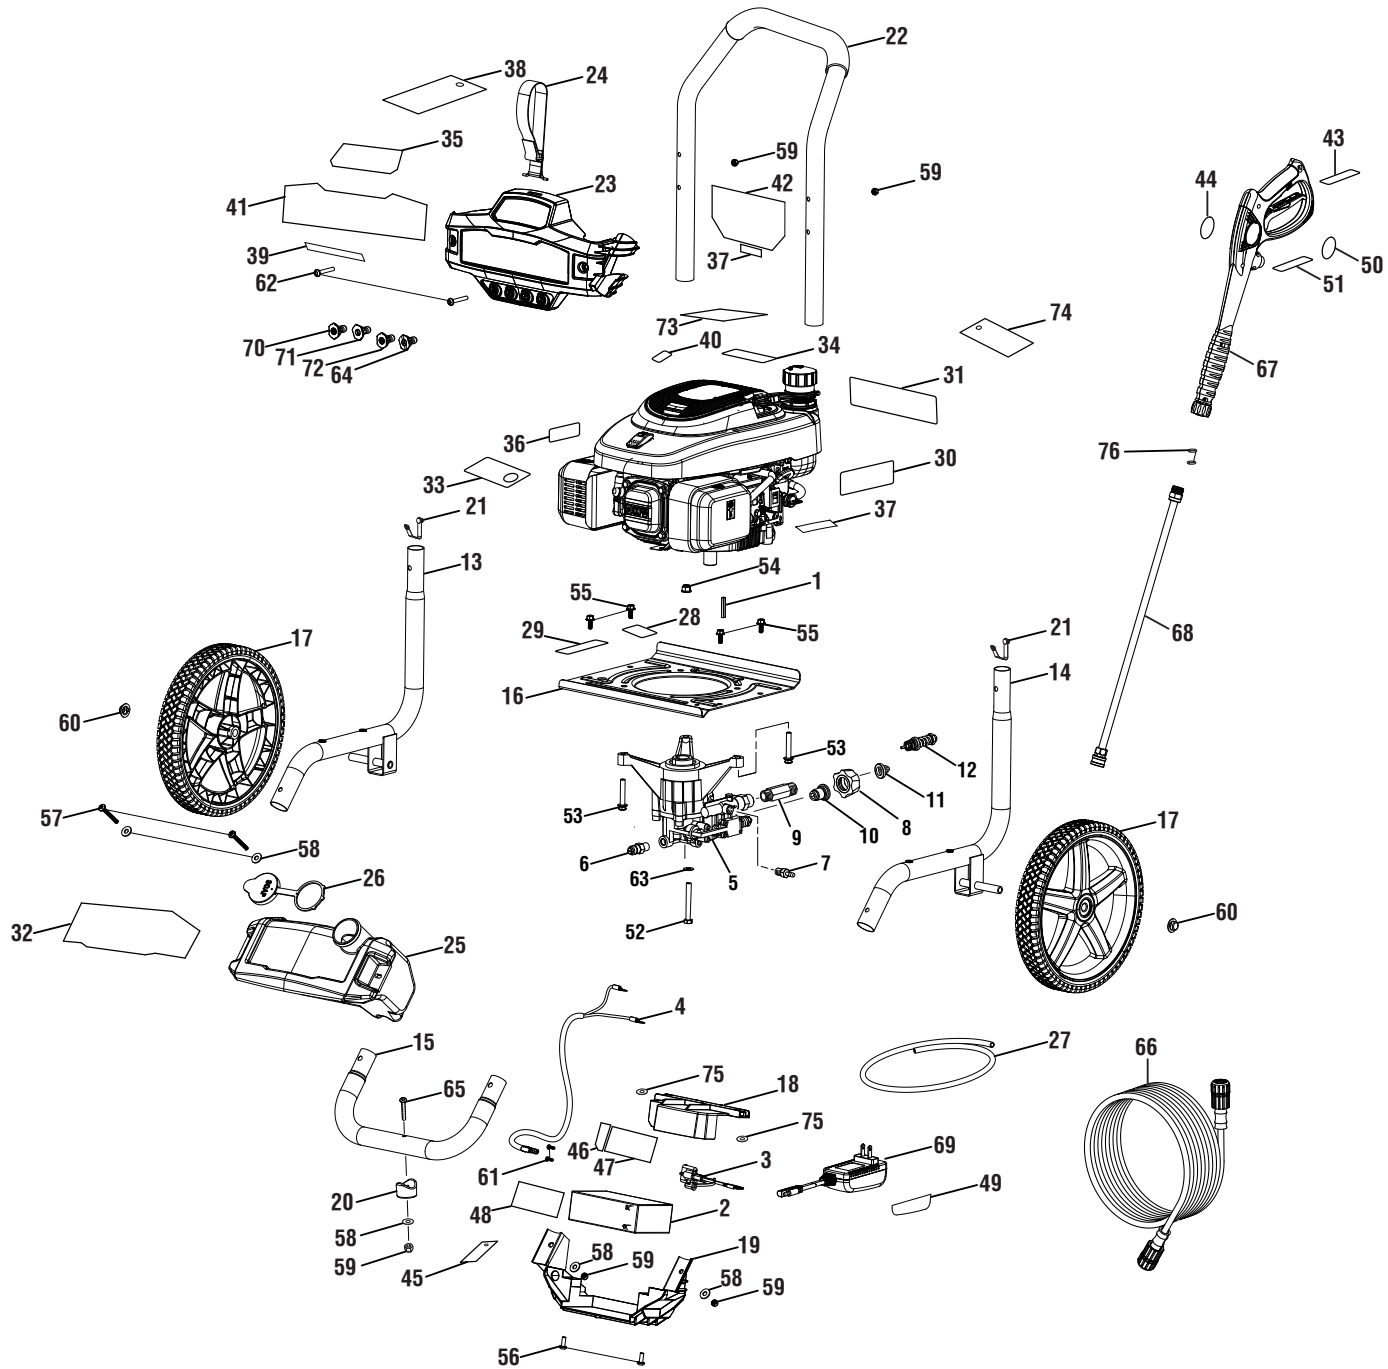

POWERSTROKE PRESSURE WASHER – ITEM NO. PS80555E

POWERSTROKE PRESSURE WASHER – ITEM NO. PS80555E

The model number will be found on a label attached to the engine. Always mention the model number in all correspondence regarding your **PRESSURE WASHER** or when ordering replacement parts.