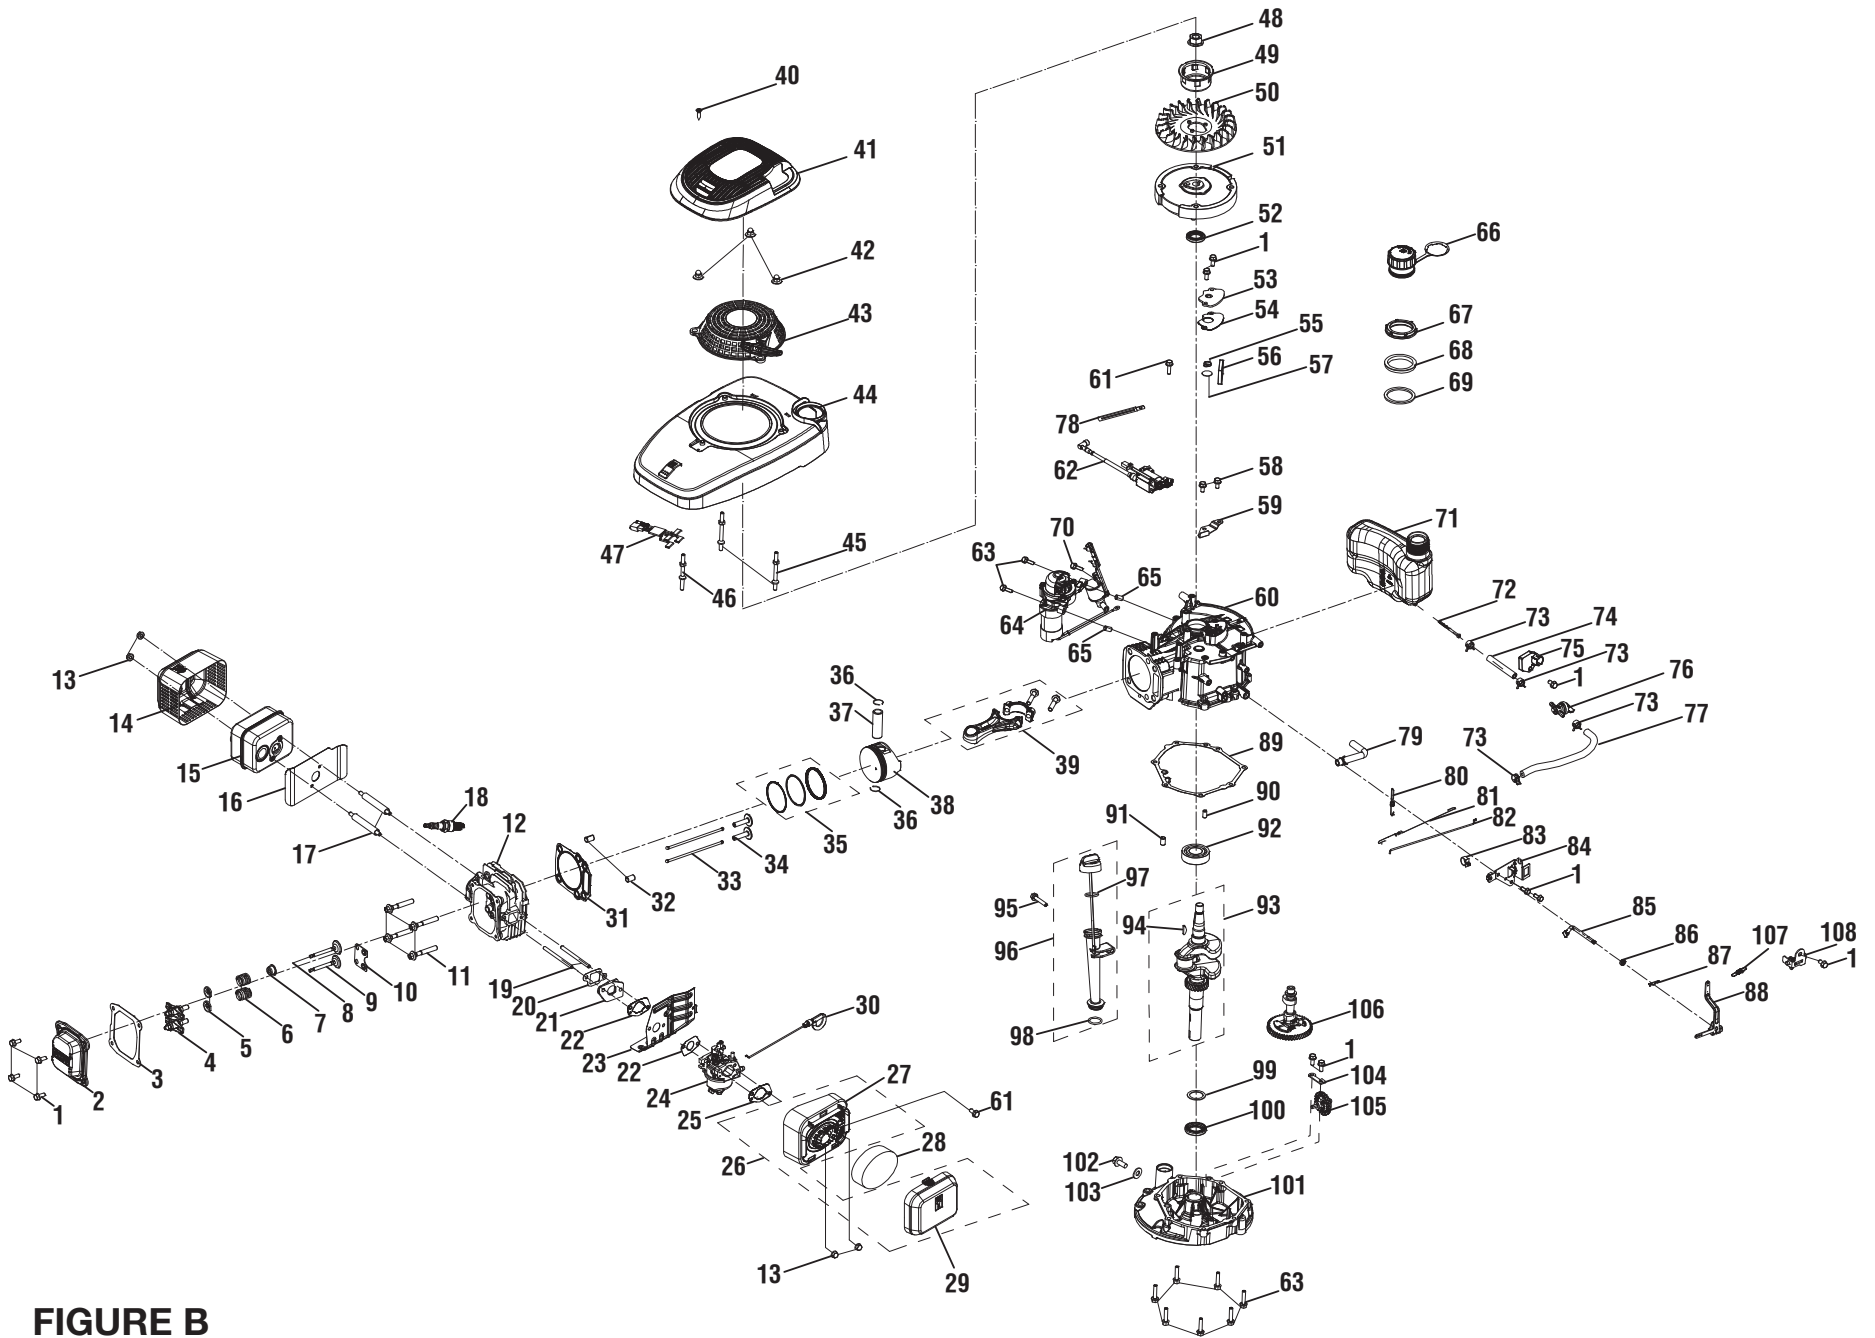

POWERSTROKE PRESSURE WASHER – ITEM NO. PS80555E

FIGURE B

POWERSTROKE PRESSURE WASHER – ITEM NO. PS80555E

The model number will be found on a label attached to the engine. Always mention the model number in all correspondence regarding your **PRESSURE WASHER** or when ordering replacement parts.

FIGURE B – PARTS LIST